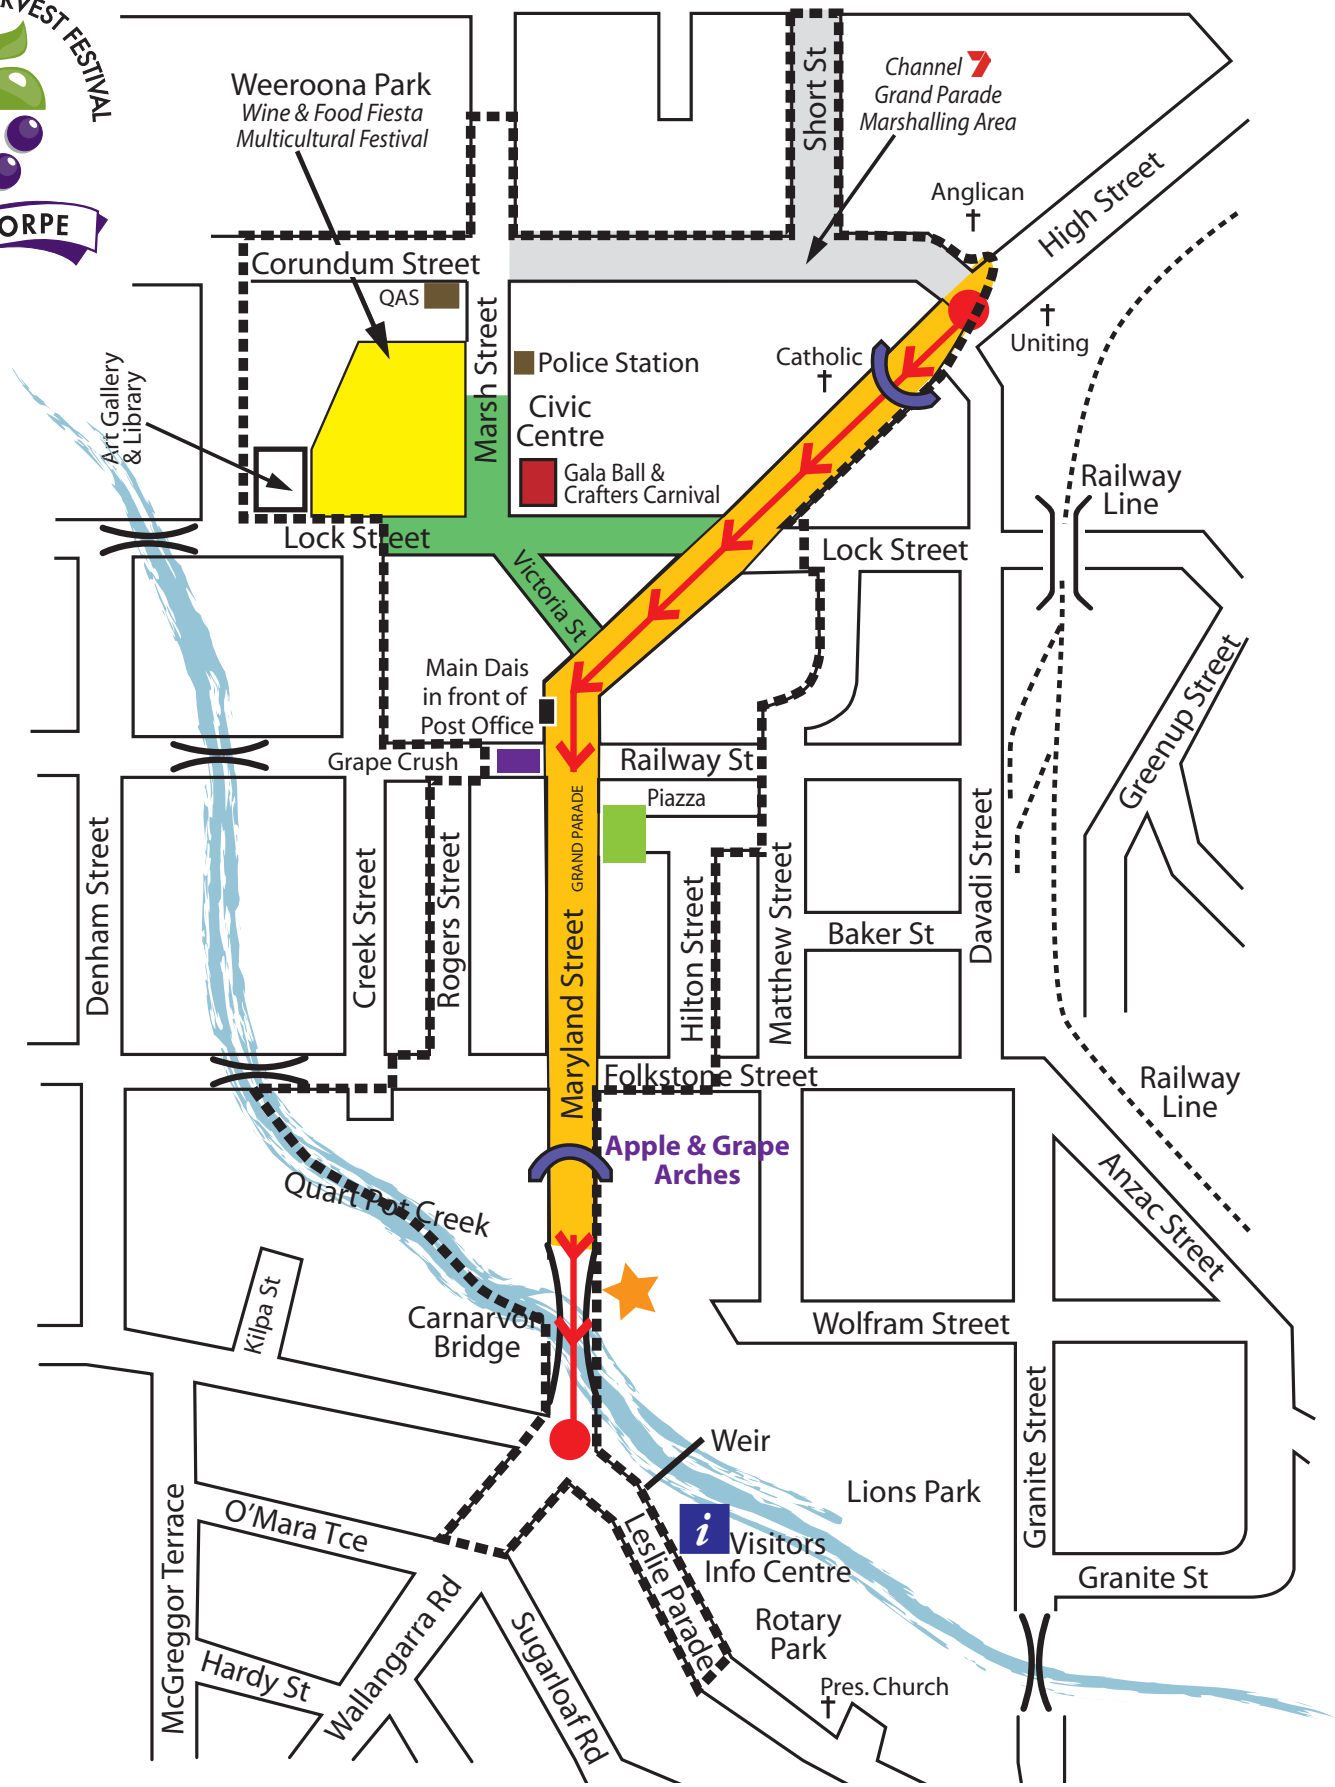

2010 Stanthorpe Apple & Grape Harvest Festival

-  Channel Grand Parade Route
-  Festival Street Closures (Saturday)

-  Festival Street Closures (Sunday)

Please Note: Consumption of alcohol in the streets of Stanthorpe is not permitted. This is an offence and fines could be issued by the police.