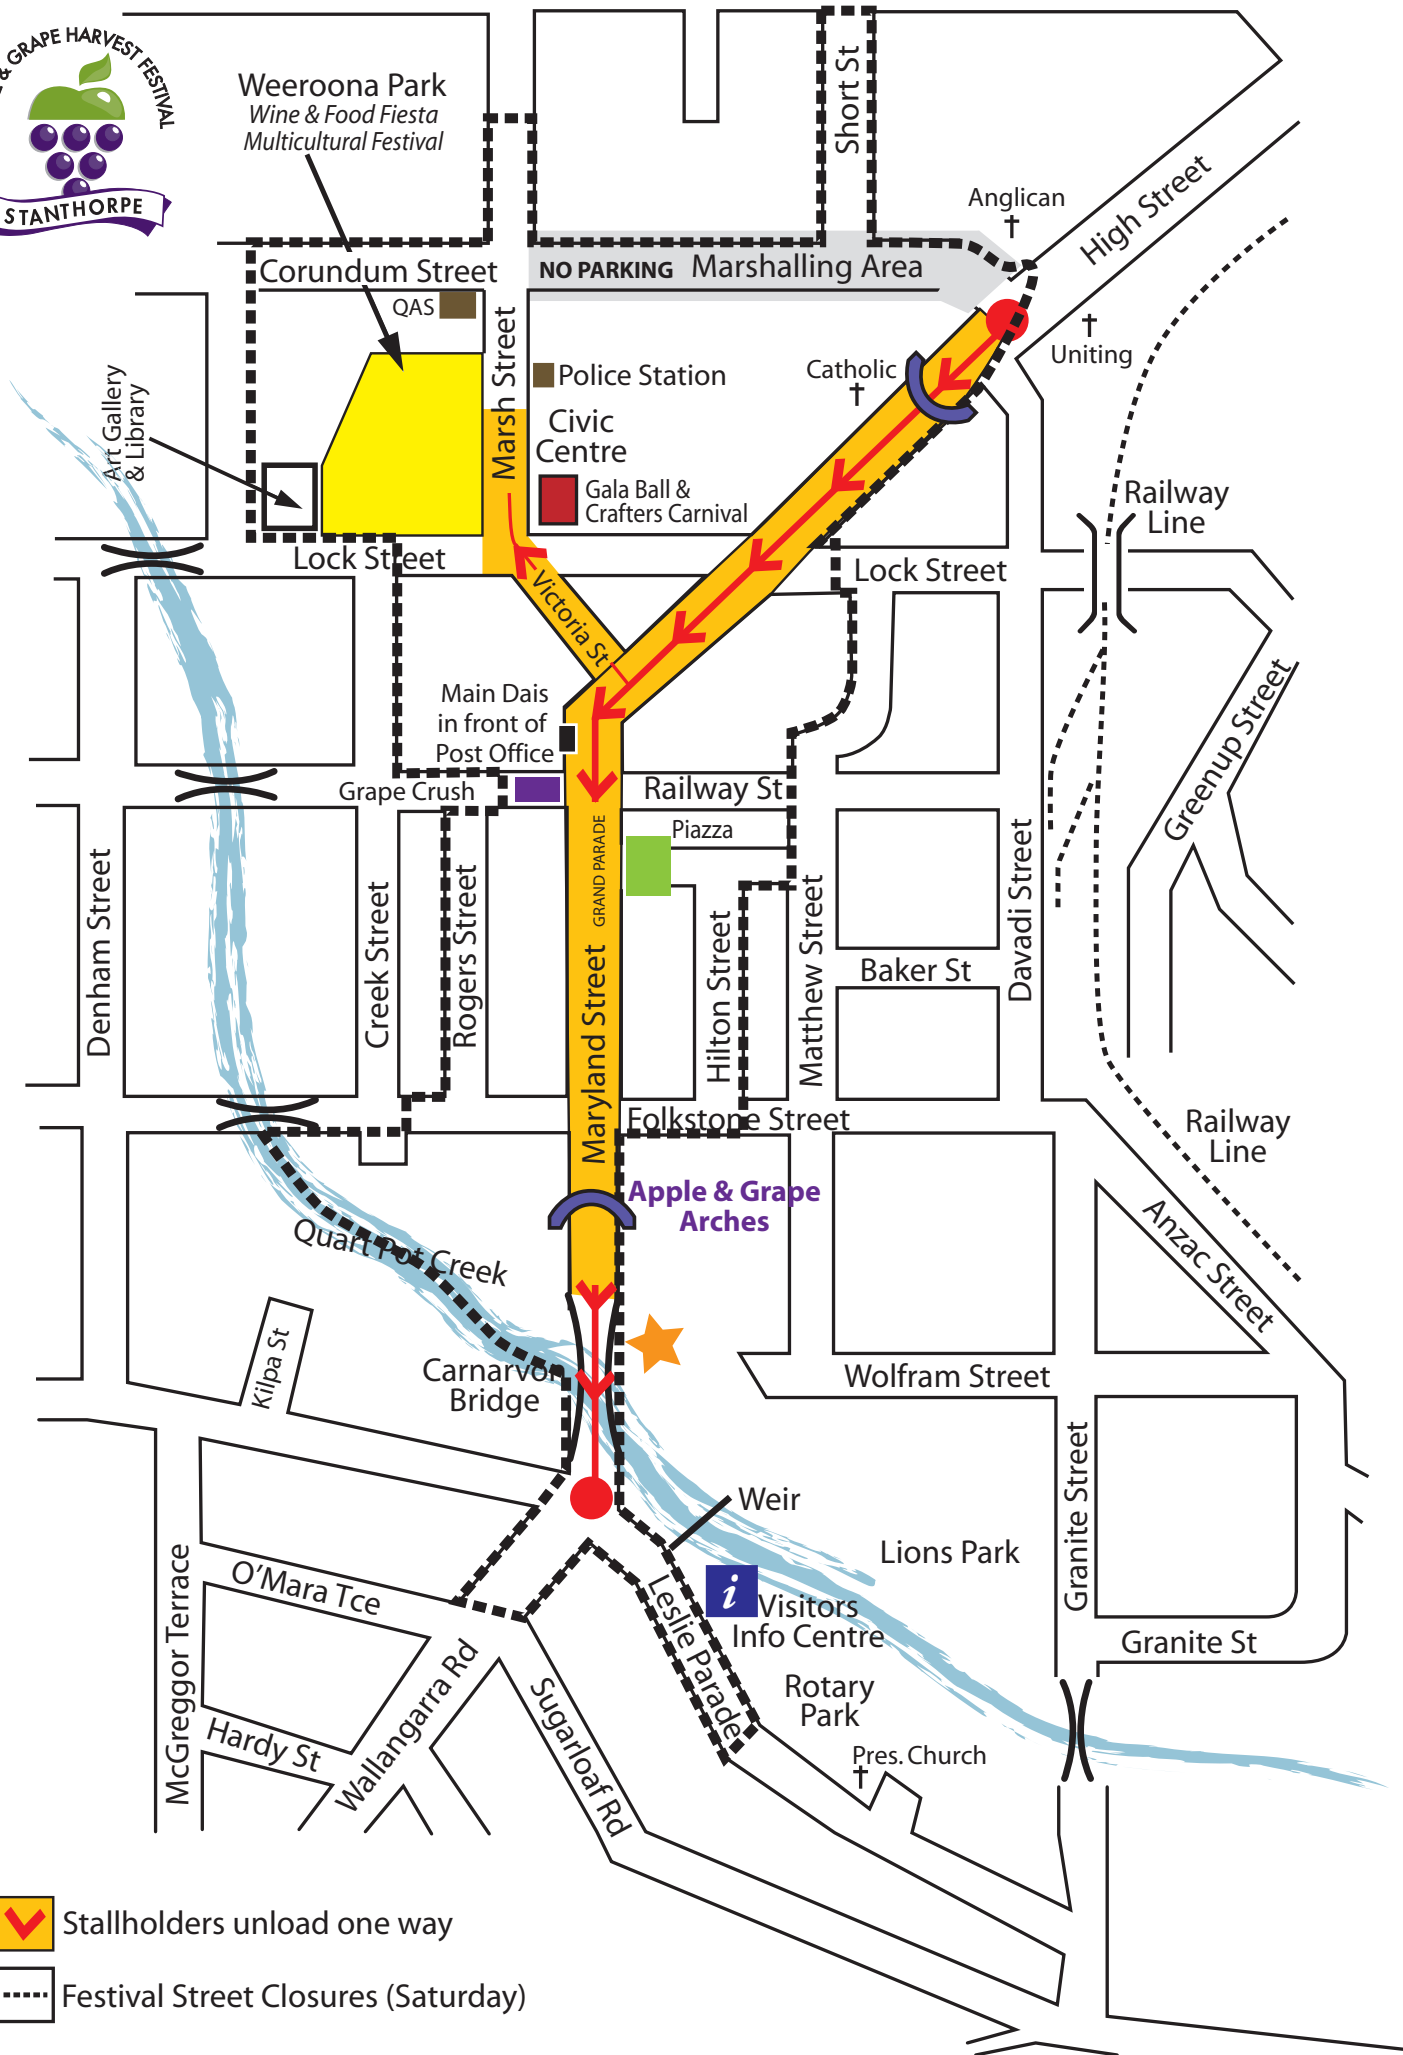

2010 STANTHORPE APPLE & GRAPE HARVEST FESTIVAL

SATURDAY STALLHOLDER SITES

SUNDAY STALLHOLDER SITES