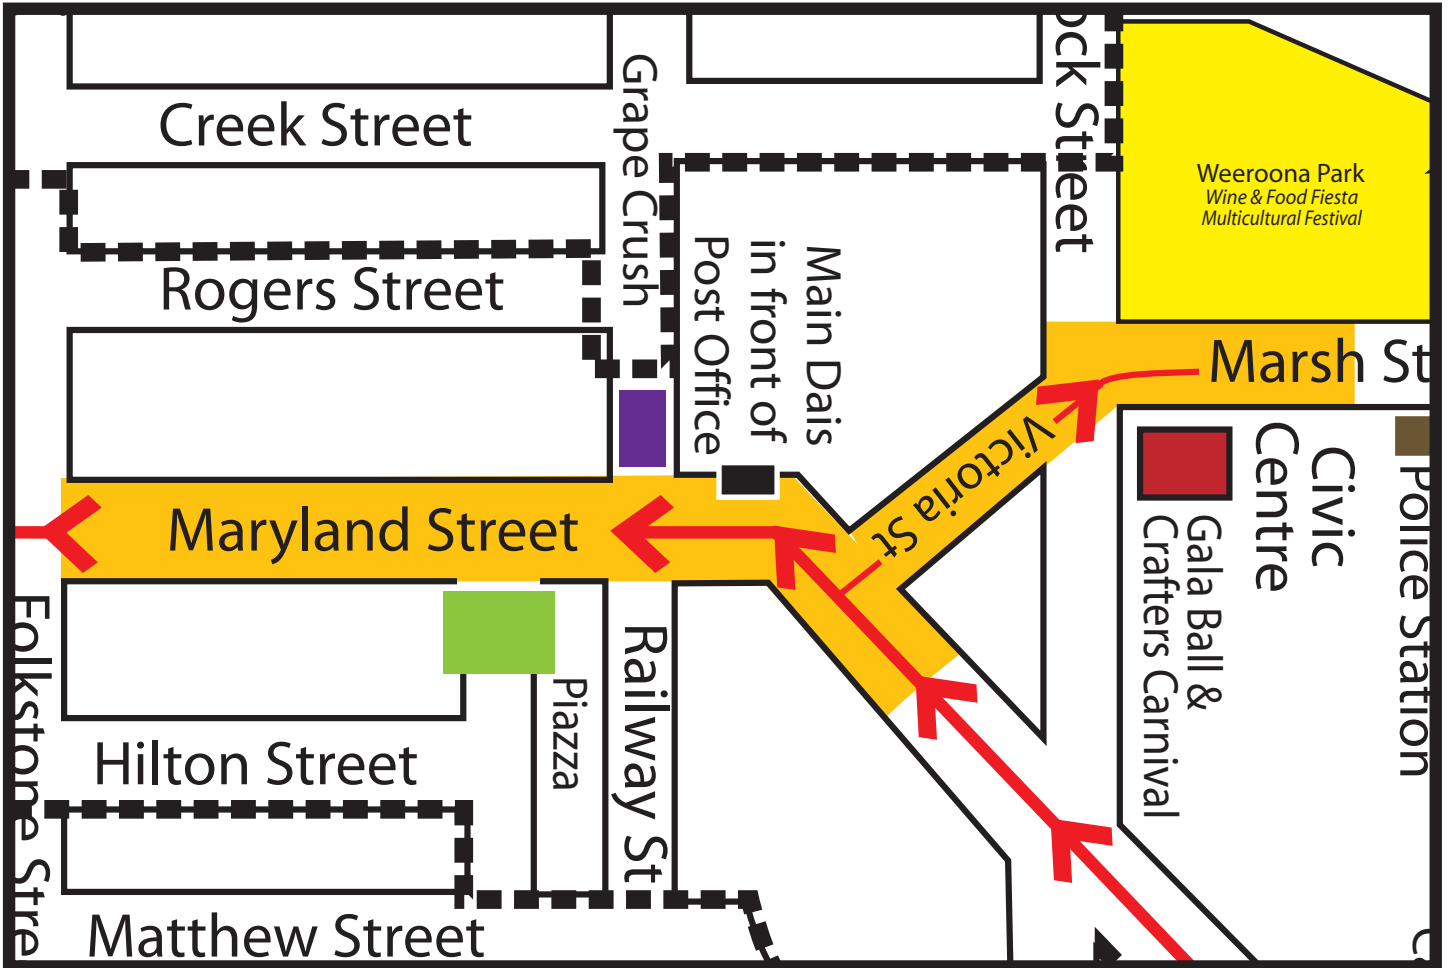

2010 STANTHORPE APPLE & GRAPE HARVEST FESTIVAL

SATURDAY STALLHOLDER SITES

SUNDAY STALLHOLDER SITES